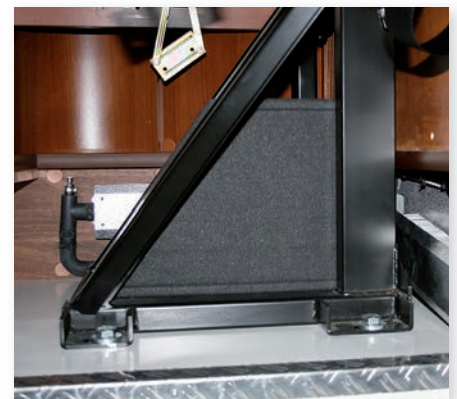

»17009« Subwoofer for Carthago motorhomes (installation on the raised floor)